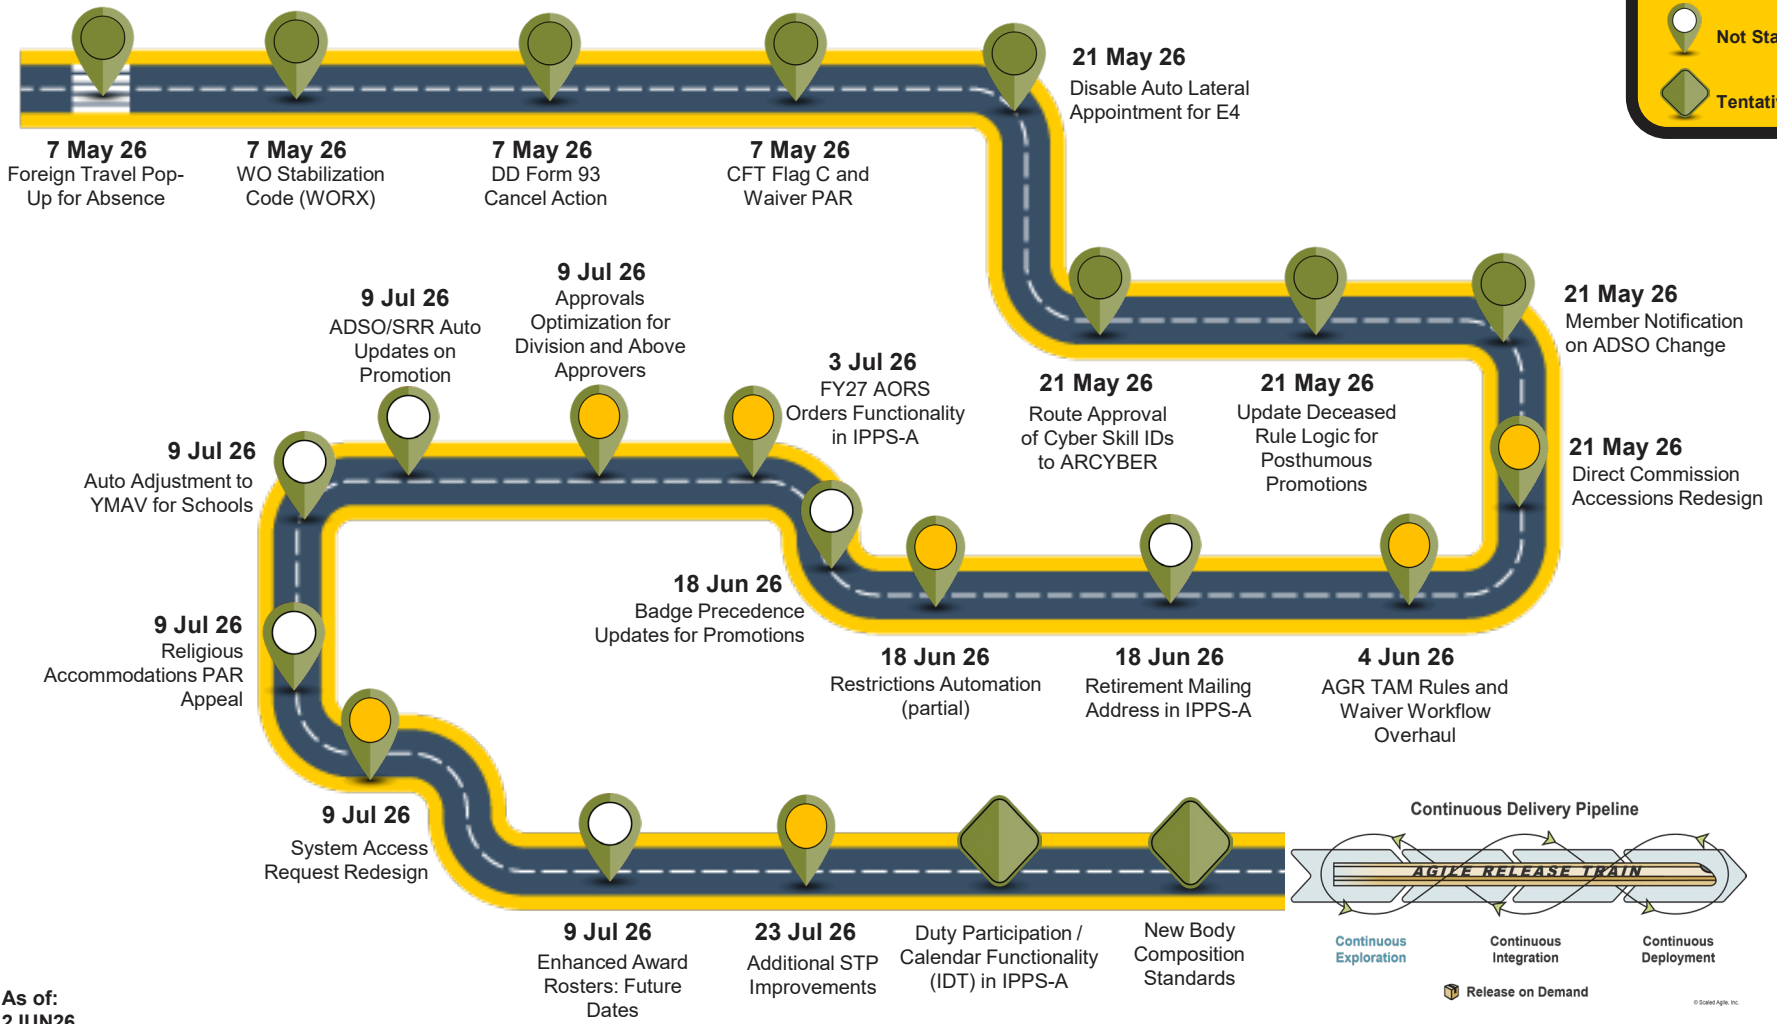

IPPS-A PI-13 Release Roadmap (7 MAY 26 – 23 Jul 26)

All deliveries are **forecasted**, representing projections and are subject to change based on developer capacity and changing user requirements.

Legend

- Complete
- In-Progress
- Not Started
- Tentative

As of:
2JUN26